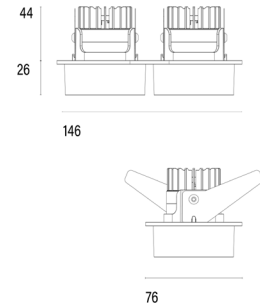

101 06 001202.012

Model

| | |
|---------------|------------------------------|
| Name | Mono 060 ² Type 2 |
| Finish | Structured White |
| Area | Indoor / Outdoor |

System

| | |
|---------------------------|---|
| Power (Luminaire) | 6.8W |
| Power (System) | 8W |
| Voltage | 240V-AC |
| Optics | Rotationally Symmetrical Direct 60° |
| Colour Temperature | 2700°K |
| Luminous Flux | 624lm |
| TM30 | Rf95 Rg103 |
| CRI | Ra98 |
| Lumen Maintenance | L90 B10 50000hrs |
| Chromacity | <3 McAdam Step Ellipse |
| Articulation | Fixed |
| Cut-Out | Round 2x55mm at 70mm centres x 75mm Depth |
| Ingress Protection | IP44 |
| Control Device | Remote Phase DIM (Included) |
| Class | III |